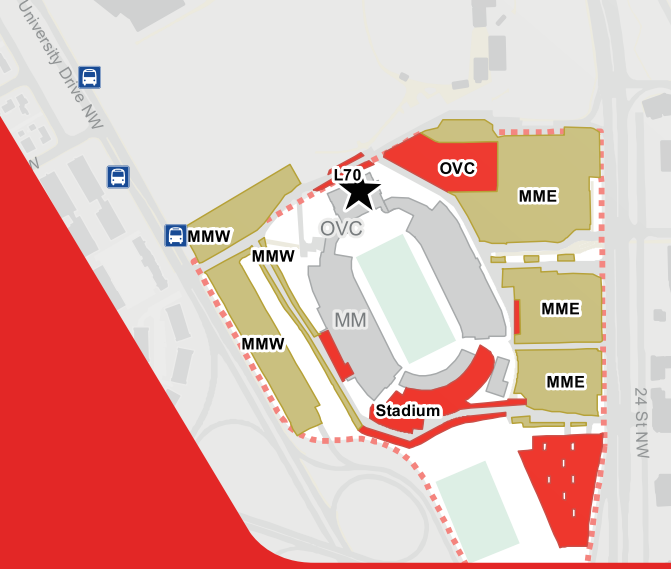

- | | | |
|--|--|---|
| A Administration | GS General Service Warehouse | MSC MacEwan Student Centre |
| AB Art Building | HP Central Heating and Cooling Plant | OL Olympus Hall |
| AU Aurora Hall | ICT Information and Communications Technologies | OO Olympic Oval |
| BI Biological Sciences | IH International House (Hotel Alma) | OVC Olympic Volunteer Centre |
| CC Child Care Centre | ITL Taylor Institute for Teaching and Learning | PF Professional Faculties |
| CCIT Calgary Centre for Innovative Technology | KA Kananaskis Hall | PP Physical Plant |
| CD Cascade Hall | KNA Kinesiology A | RC Rozsa Centre |
| CDC Child Development Centre | KNB Kinesiology B | RT Reeve Theatre |
| CH Craigie Hall | MEB Mechanical Engineering | RU Rundle Hall |
| CR Crowsnest Hall | MFH Murray Fraser Hall | SA Science A |
| DC Dining Centre | MH MacEwan Hall | SB Science B |
| EDC Education Classroom Block | MLB MacKimmie Library Block | SFH Student Family Housing |
| EEEL Energy Environment Experiential Learning | MLT MacKimmie Library Tower | SH Scurfield Hall |
| EN Schulich School of Engineering | MS Math Science | SS Social Science |
| ES Earth Science | | ST Science Theatres |
| GL Glacier Hall | | TFDL Taylor Family Digital Library |
| | | YA Yamnuska Hall |

Main Campus