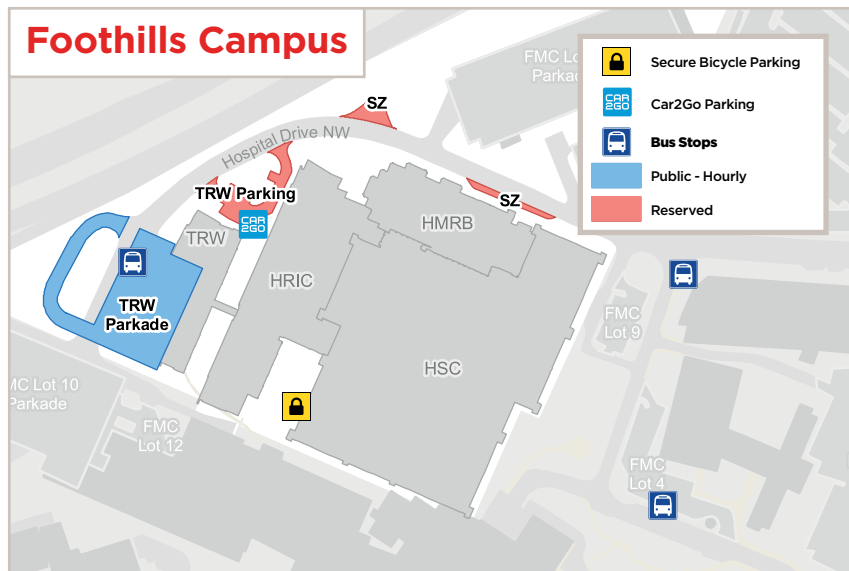

Foothills Campus

- HMRB** - Heritage Medical Research Building
- HRIC** - Health Research Innovation Centre
- HSC** - Health Science Centre
- TRW** - Teaching Research & Wellness
- FMC** - Foothills Medical Centre
- GW** - Grace Womens Health Centre
- MT** - McCaig Tower
- NT** - North Tower
- PP** - Physical Plant
- SSB** - Special Services Building
- ST** - South Tower
- TBCC** - Tom Baker Cancer Centre

Spy Hill Campus

UNIVERSITY OF
CALGARY

car2Go

- On-campus and citywide car share program for students, faculty and staff.
- Parking, fuel, insurance, maintenance, cleaning, GPS navigation, 24/7 customer support and roadside assistance all included.
- Designated car2go spots located in the Art Parkade, Level 1 South (Main campus) and next to the TRW building (Foothills campus).
- Register to become a member online at car2go.com.