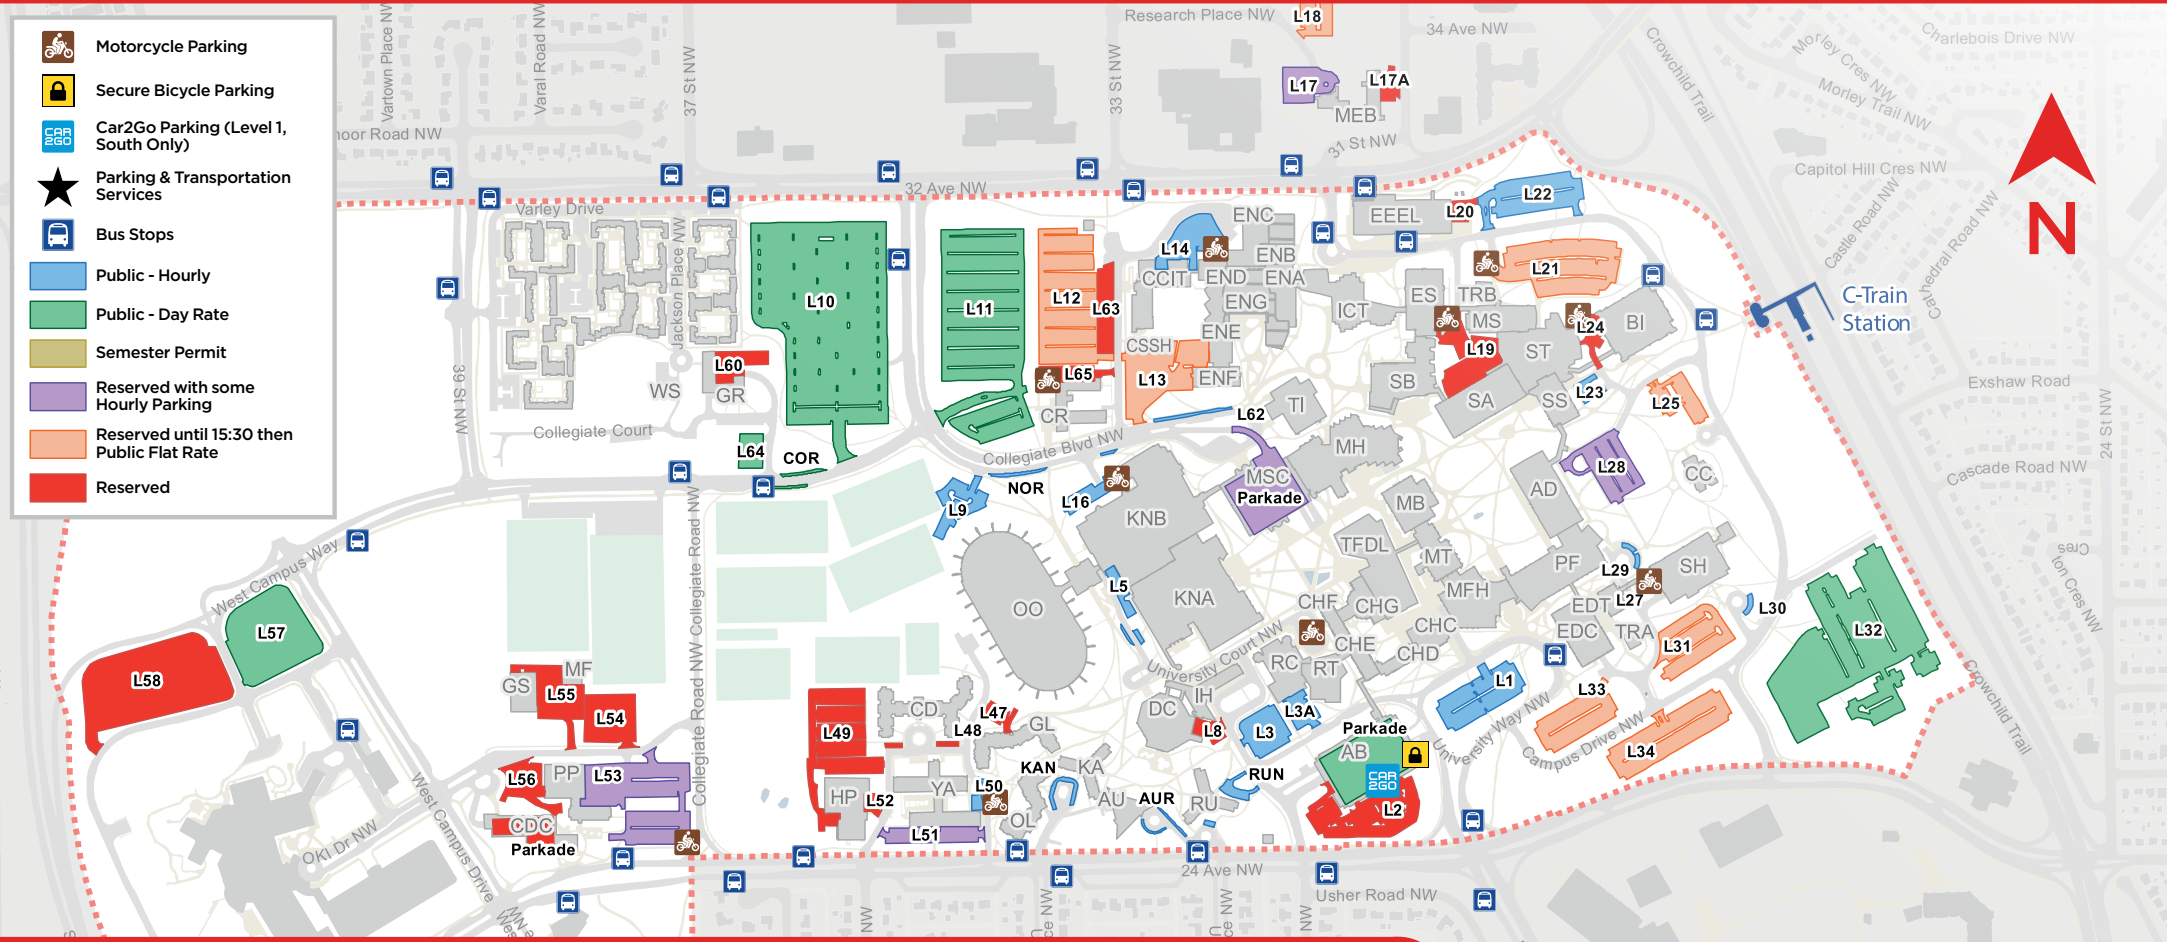

- Motorcycle Parking
- Secure Bicycle Parking
- Car2Go Parking (Level 1, South Only)
- Parking & Transportation Services
- Bus Stops
- Public - Hourly
- Public - Day Rate
- Semester Permit
- Reserved with some Hourly Parking
- Reserved until 15:30 then Public Flat Rate
- Reserved

A Administration	GS General Service Warehouse	MSC MacEwan Student Centre
AB Art Building	HP Central Heating and Cooling Plant	OL Olympus Hall
AU Aurora Hall	ICT Information and Communications Technologies	OO Olympic Oval
BI Biological Sciences	IH International House (Hotel Alma)	OVC Olympic Volunteer Centre
CC Child Care Centre	ITL Taylor Institute for Teaching and Learning	PF Professional Faculties
CCIT Calgary Centre for Innovative Technology	KA Kananaskis Hall	PP Physical Plant
CD Cascade Hall	KNA Kinesiology A	RC Rozsa Centre
CDC Child Development Centre	KNB Kinesiology B	RT Reeve Theatre
CH Craigie Hall	MEB Mechanical Engineering	RU Rundle Hall
CR Crowsnest Hall	MFH Murray Fraser Hall	SA Science A
DC Dining Centre	MH MacEwan Hall	SB Science B
EDC Education Classroom Block	MLB MacKimmie Library Block	SFH Student Family Housing
EEEL Energy Environment Experiential Learning	MLT MacKimmie Library Tower	SH Scurfield Hall
EN Schulich School of Engineering	MS Math Science	SS Social Science
ES Earth Science		ST Science Theatres
GL Glacier Hall		TFDL Taylor Family Digital Library
		YA Yamnuska Hall