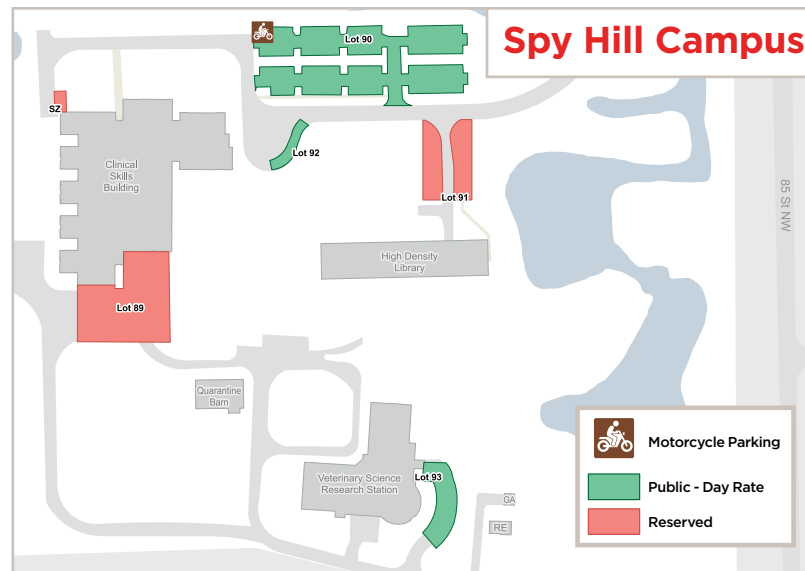

Foothills Campus

- HMRB** - Heritage Medical Research Building
- HRIC** - Health Research Innovation Centre
- HSC** - Health Science Centre
- TRW** - Teaching Research & Wellness
- FMC** - Foothills Medical Centre
- GW** - Grace Womens Health Centre
- MT** - McCaig Tower
- NT** - North Tower
- PP** - Physical Plant
- SSB** - Special Services Building
- ST** - South Tower
- TBCC** - Tom Baker Cancer Centre

Spy Hill Campus

UNIVERSITY OF
CALGARY

car2Go

- On-campus and citywide car share program for students, faculty and staff.
- Parking, fuel, insurance, maintenance, cleaning, GPS navigation, 24/7 customer support and roadside assistance all included.
- Designated car2go spots located in the Art Parkade, Level 1 South (Main campus) and next to the TRW building (Foothills campus).
- Register to become a member online at car2go.com.